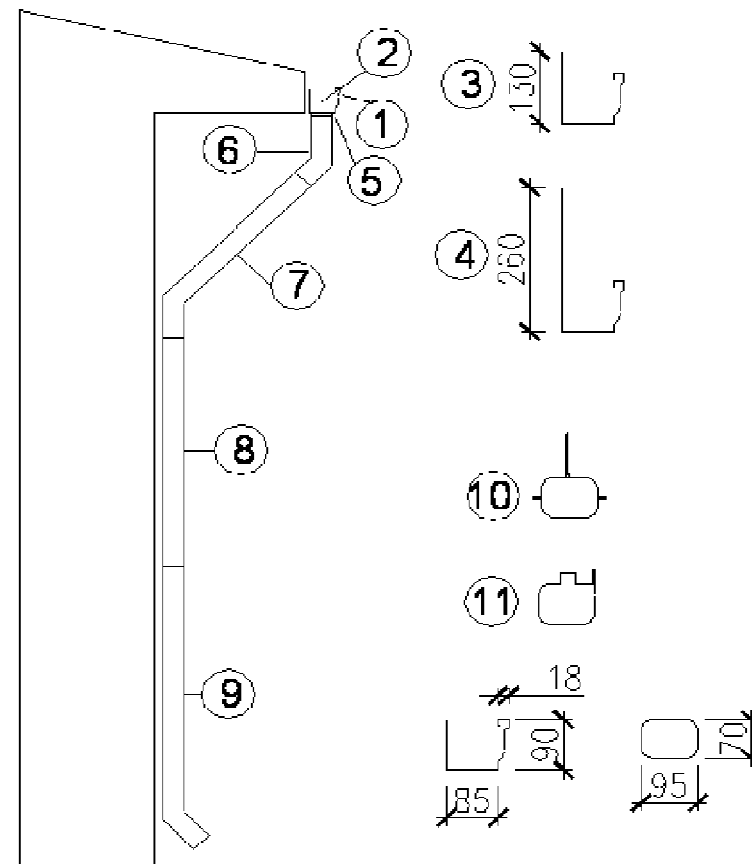

Manufacturer: "Akvilon" Ltd. Reg. Nr. 50003057361

Riga, Maza Rencenu street 6 mob. 26543180, 29354755 tel. 67290344, e-mail: info@akvilon.lv

Profiled rain gutter system

www.akvilon.eu			Colored tin sheet PURAL		Colored tin sheet		Galvanised tin sheet	
	Product name	Measur. unit	without VAT, EUR	with VAT, EUR	without VAT, EUR	with VAT, EUR	without VAT, EUR	with VAT, EUR
1.	Gutter (leght till 5 m)	m	2.88	3.49	2.32	2.81	2.02	2.44
2.	Gutter end cap (right)	unit	0.98	1.19	0.98	1.19	0.54	0.65
2.	Gutter end cap (left)	unit	0.98	1.19	0.98	1.19	0.54	0.65
3.	Gutter hanger external short	unit	1.61	1.95	1.61	1.95	1.19	1.44
4.	Gutter hanger external long	unit	1.79	2.16	1.79	2.16	1.44	1.74
4.1.	Gutter hanger internal	unit	0.90	1.09	0.90	1.09	0.90	1.09
5.	Drop outlet	unit	1.06	1.28	1.06	1.28	0.63	0.77
6.	Downspout elbow-A (120mm)	unit	2.50	3.02	2.06	2.49	1.84	2.23
7.	Downspout elbow - B (700mm)	unit	4.78	5.79	3.98	4.81	2.40	2.91
6.	Downspout elbow - C	unit	2.92	3.53	2.38	2.88	2.19	2.65
8.	Downspout 1,9m	unit	9.10	11.02	7.53	9.11	6.11	7.39
8.	Downspout 1,0m	unit	4.80	5.81	3.96	4.79	3.21	3.88
9.	Downspout with elbow 2,20m	unit	11.51	13.92	9.49	11.48	7.66	9.27
10.	Downspout hanger 2 el.	unit	2.63	3.18	2.63	3.18	2.32	2.81
11.	Downspout hanger (tin)	unit	0.98	1.19	0.98	1.19	0.77	0.93
12.	Gutter corner external 90°	unit	7.57	9.16	6.34	7.67	4.03	4.88
13.	Gutter corner external 90°	unit	7.57	9.16	6.34	7.73	4.03	4.88